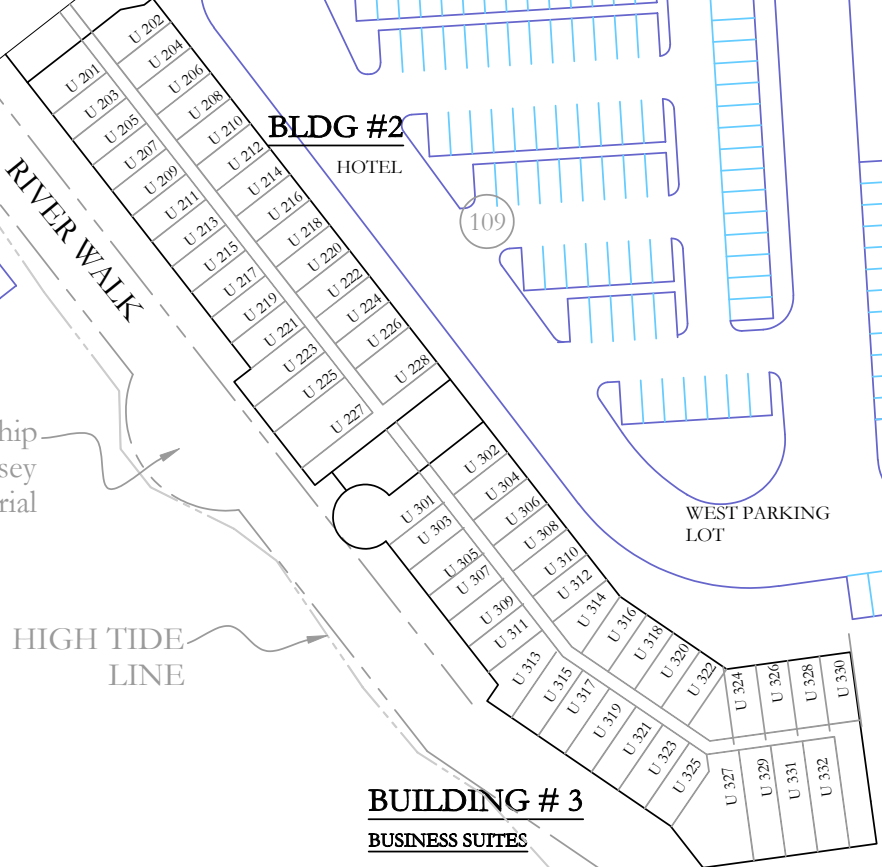

MAIN STREET

BUILDING #1
RESTAURANT/ BANQUET
1S111

EXIST.
HDWR
CAFE'
(EXIST
BANK)

MASONIC
TEMPLE

WILLIS
RESIDENCE

BUILDING #5
no 2nd floor

BUILDING #6
no 2nd floor

BLDG #2
HOTEL

RIVER WALK

MARINA

U.S.S. Battleship
New Jersey
Memorial

HIGH TIDE
LINE

WEST PARKING
LOT

EAST PARKING LOT

BUILDING #4
OFFICES

BUILDING #3
BUSINESS SUITES

RAILROAD AVENUE

41

109

59

186

71