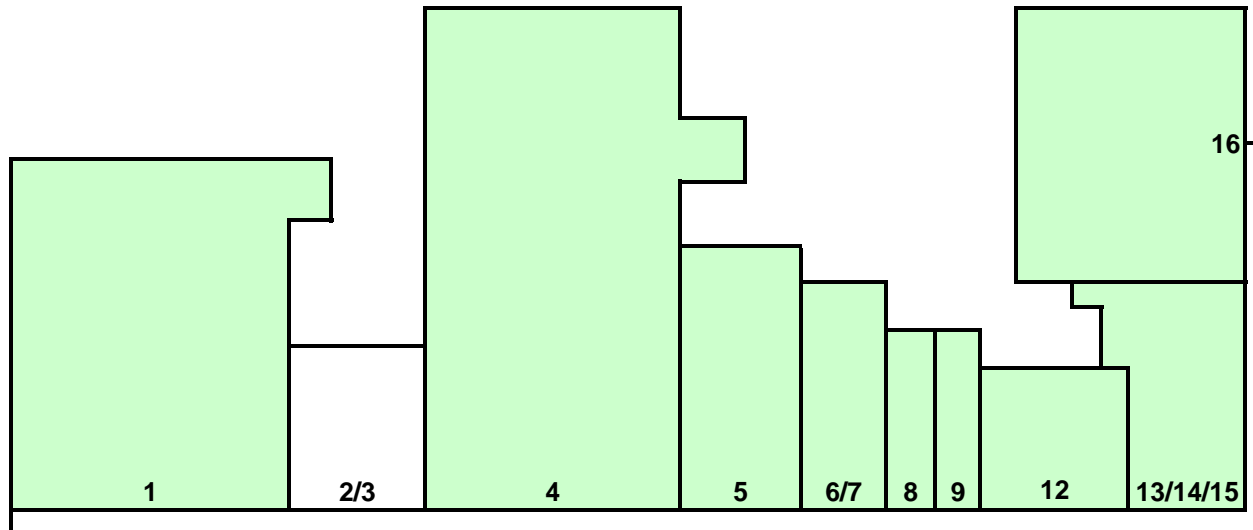

PENNSVILLE SHOPPING CENTER, 251 N BROADWAY, PENNSVILLE NJ 08070

www.LPRE.com

Joseph Scarpa, e-PRO®
Sales Associate

20000 Horizon Way Ste 280
Mount Laurel NJ 08054-4303

o: 856-231-1010 x108
f: 856-231-1111